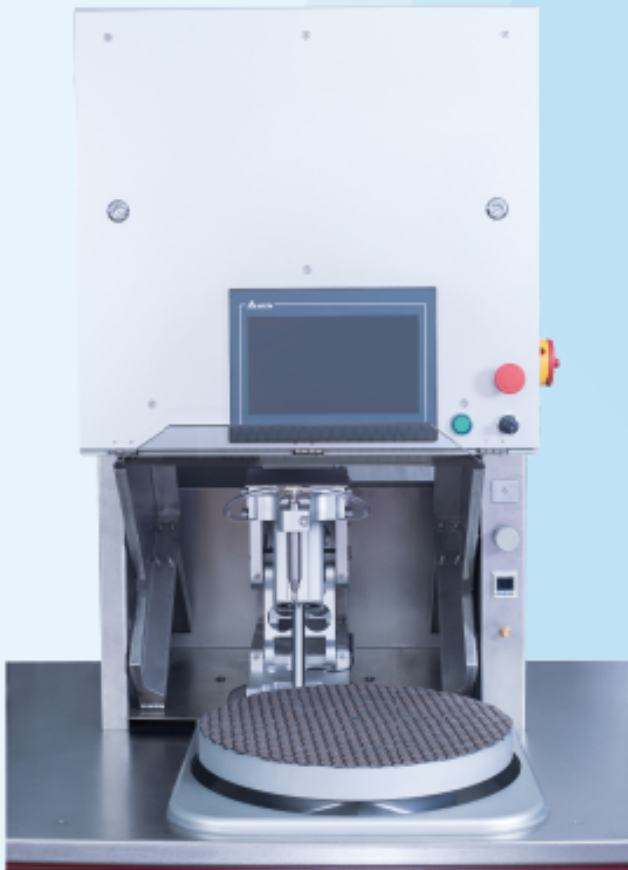

ALPolish

Single-sided machines
Lapping and fine lapping
High speed polishing, polishing and
super fine polishing

SS420

New arrival!
Scientific research projects, the best
choice for industrial mass production!
High-end customized single-sided
desktop
Two speed modes
Manual/automatic operation
Intelligent energy saving mode is
selected
Double efficiency with double-sided
unit!

Bowl size	420mm
Max.Pressure	90kg
Plates rotation speed	0-650 tr/min
Arm slew rate	0-50 °/min
Plates motor power	0.6kw
Arm motor power	0.9kw
Installed electrical power	1.8kw
Voltage	220V single phase
Specification of machine	W680*D950*H1930
Weight	200kg